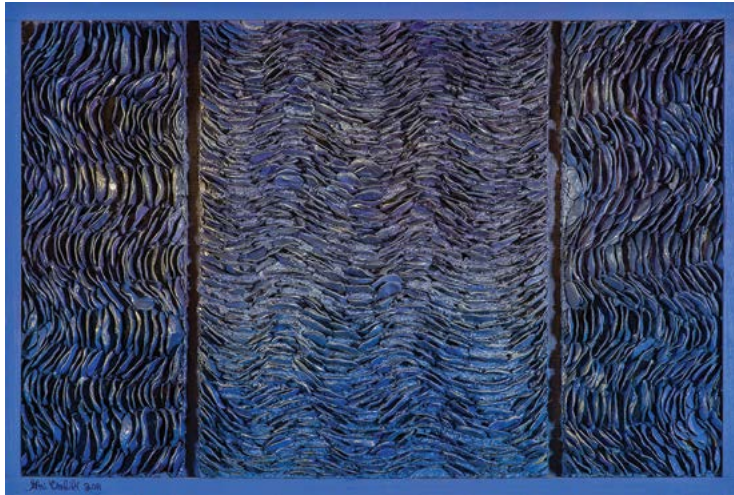

Essence of Energy
by Rhona Schonwald
60" x 48"
Oil on Canvas
$12,900
Catalogue #1141137